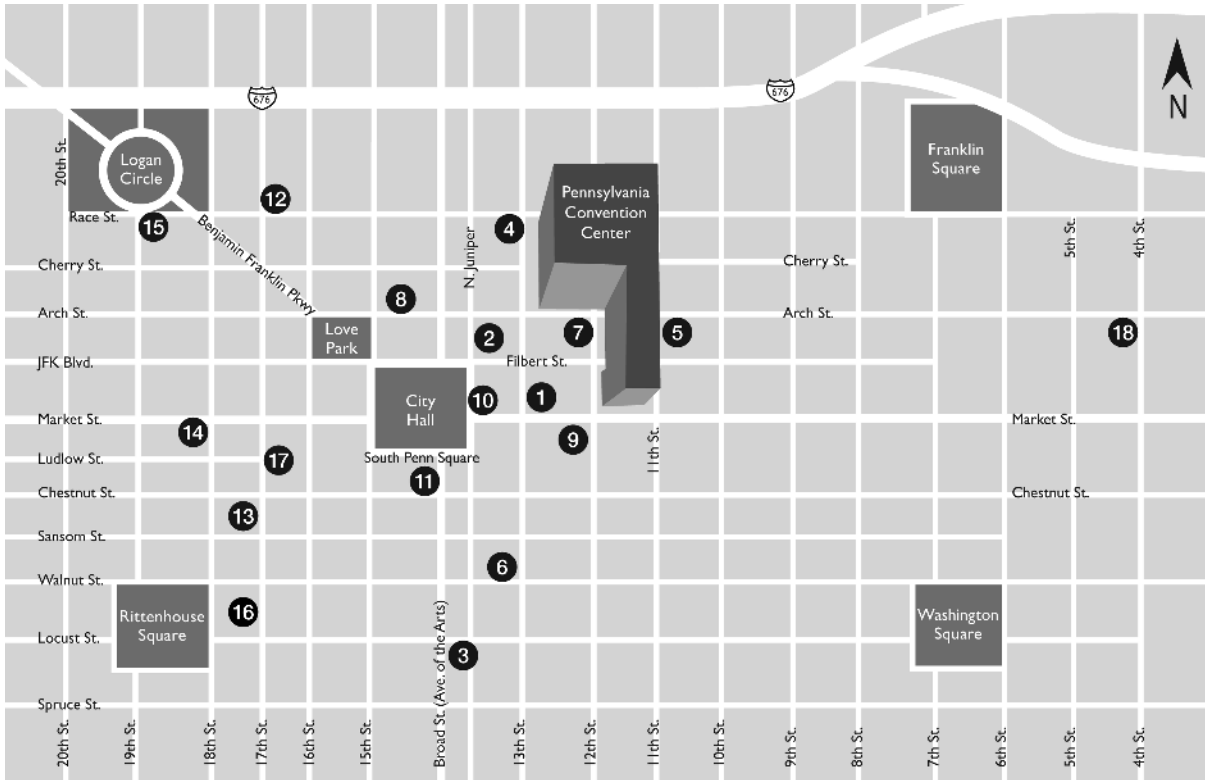

Map of Philadelphia Hotels

- | | | |
|---|---|--|
| <p>1 Philadelphia Marriott Downtown (headquarters hotel)
1201 Market St. 19107</p> <p>2 Courtyard Philadelphia Downtown
21 North Juniper St. 19107</p> <p>3 DoubleTree Hotel Philadelphia
237 South Broad St. 19107</p> <p>4 Hampton Inn Philadelphia–Convention Center
1301 Race St. 19107</p> <p>5 Hilton Garden Inn Philadelphia Center City
1100 Arch St. 19107</p> <p>6 Holiday Inn Express Philadelphia-Midtown
1305 Walnut St. 19107</p> | <p>7 Home2 Suites by Hilton Philadelphia–Convention Center
1200 Arch St. 19107</p> <p>8 Le Meridien Philadelphia
1421 Arch St. 19102</p> <p>9 Loews Philadelphia Hotel
1200 Market St. 19107</p> <p>10 Residence Inn Philadelphia Center City
1 East Penn Sq. 19107</p> <p>11 Ritz-Carlton Philadelphia
10 Ave. of the Arts 19102</p> <p>12 Sheraton Philadelphia Downtown
201 North 17th St. 19103</p> | <p>13 Sofitel Philadelphia
120 South 17th St. 19103</p> <p>14 Sonesta Philadelphia Downtown Rittenhouse Square
1800 Market St. 19103</p> <p>15 The Logan Philadelphia (Curio Collection by Hilton)
1 Logan Sq. 19103</p> <p>16 The Warwick Hotel Rittenhouse Square
220 South 17th St. 19103</p> <p>17 Westin Philadelphia
99 South 17th St. 19103</p> <p>18 Wyndham Philadelphia Historic District
400 Arch St. 19106</p> |
|---|---|--|