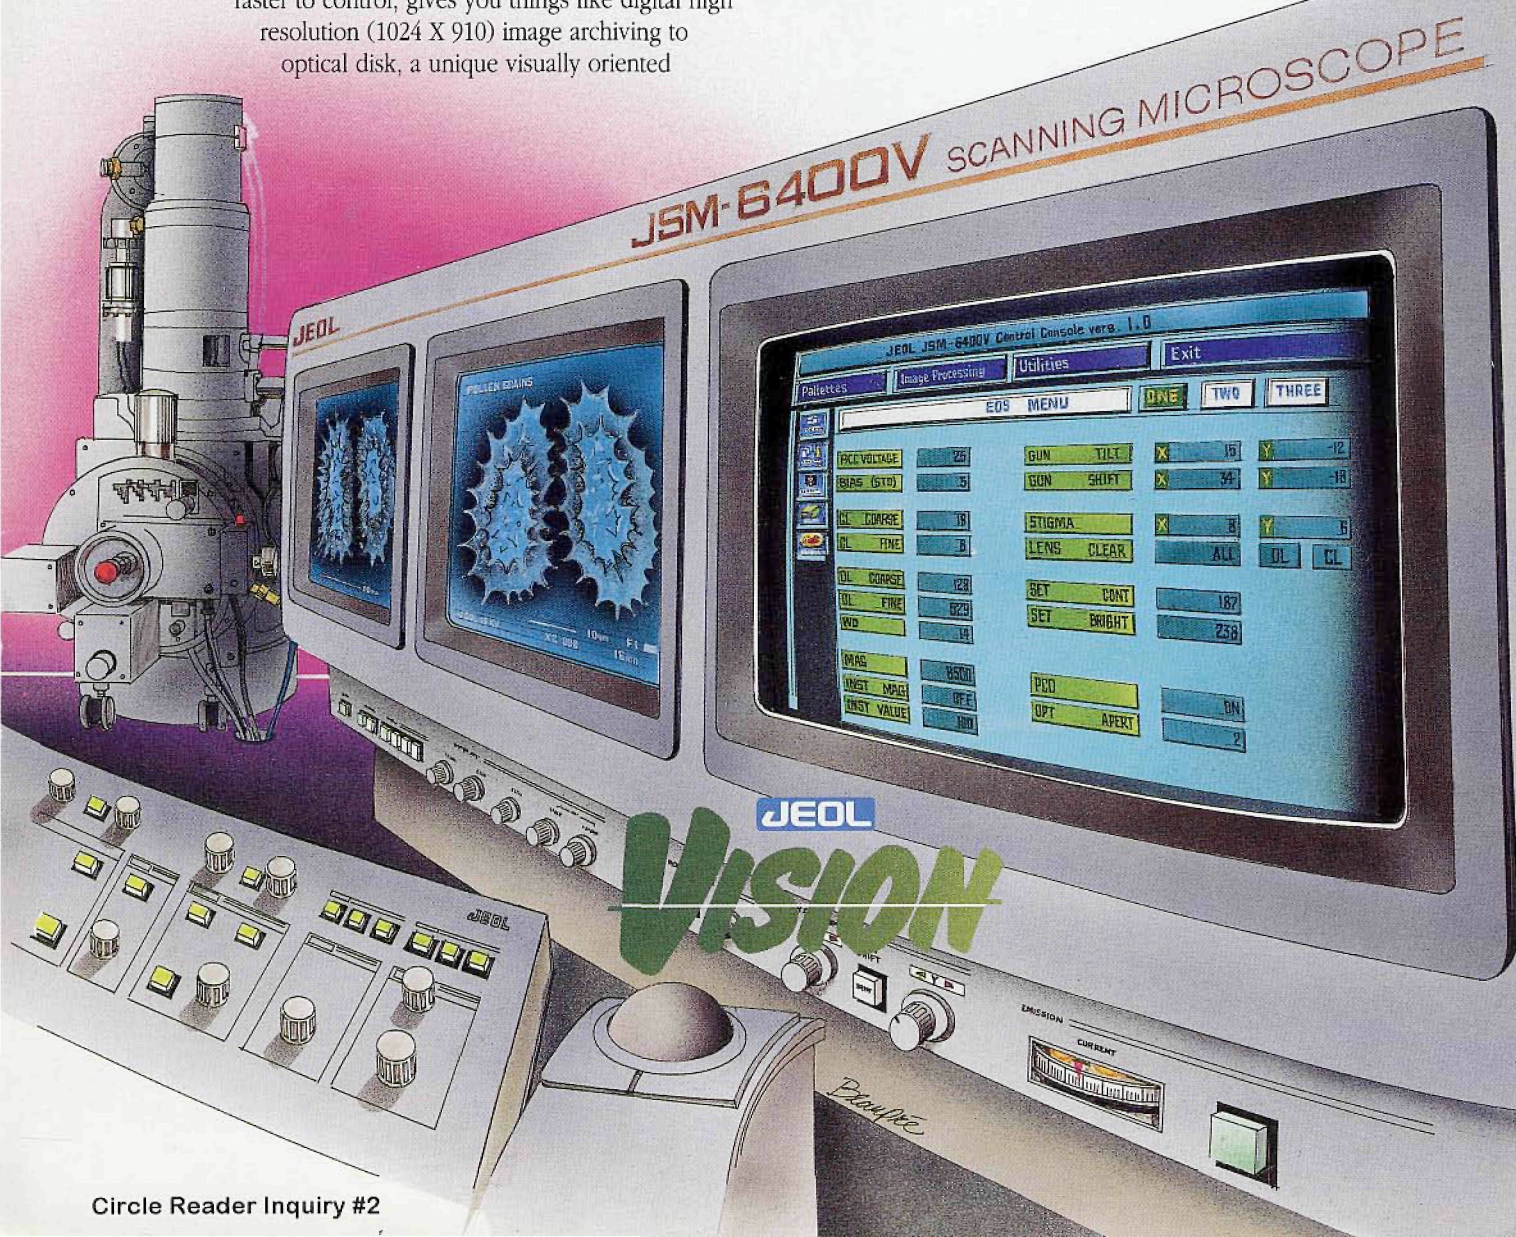

Buy Your Computer Controlled SEM From... The Company With Vision.

JEOL is an Electron Microscope Company. We know what it takes to make the best Scanning Electron Microscope. It takes the best electron optics, it takes a solid dependable stage design, fast electronics and the best service organization in the business. Only after you master all of these can you begin to improve the user interface with a system like VISION. VISION is what we call our new Computer Control System for our JSM-6000 Series of Digital Scanning Electron Microscopes.

VISION goes beyond mere computer control. Computer control of an SEM really has little value unless it makes your life easier by making the instrument easier and faster to control, gives you things like digital high resolution (1024 X 910) image archiving to optical disk, a unique visually oriented

stage control system, SEM parameter data transfer, remote access and LAN compatibility, and much more. With VISION, you get to choose the way you operate each instrument control – keyboard, knobset and or trackball – simultaneously. This is real versatility and makes the JSM-6000 Series VISION a true productivity SEM.

To learn more about VISION and our other products call 508/535-5900 or write:
JEOL USA, Inc.
11 Dearborn Road
Peabody, MA 01960

*Serving
Advanced Technology*

JEOL